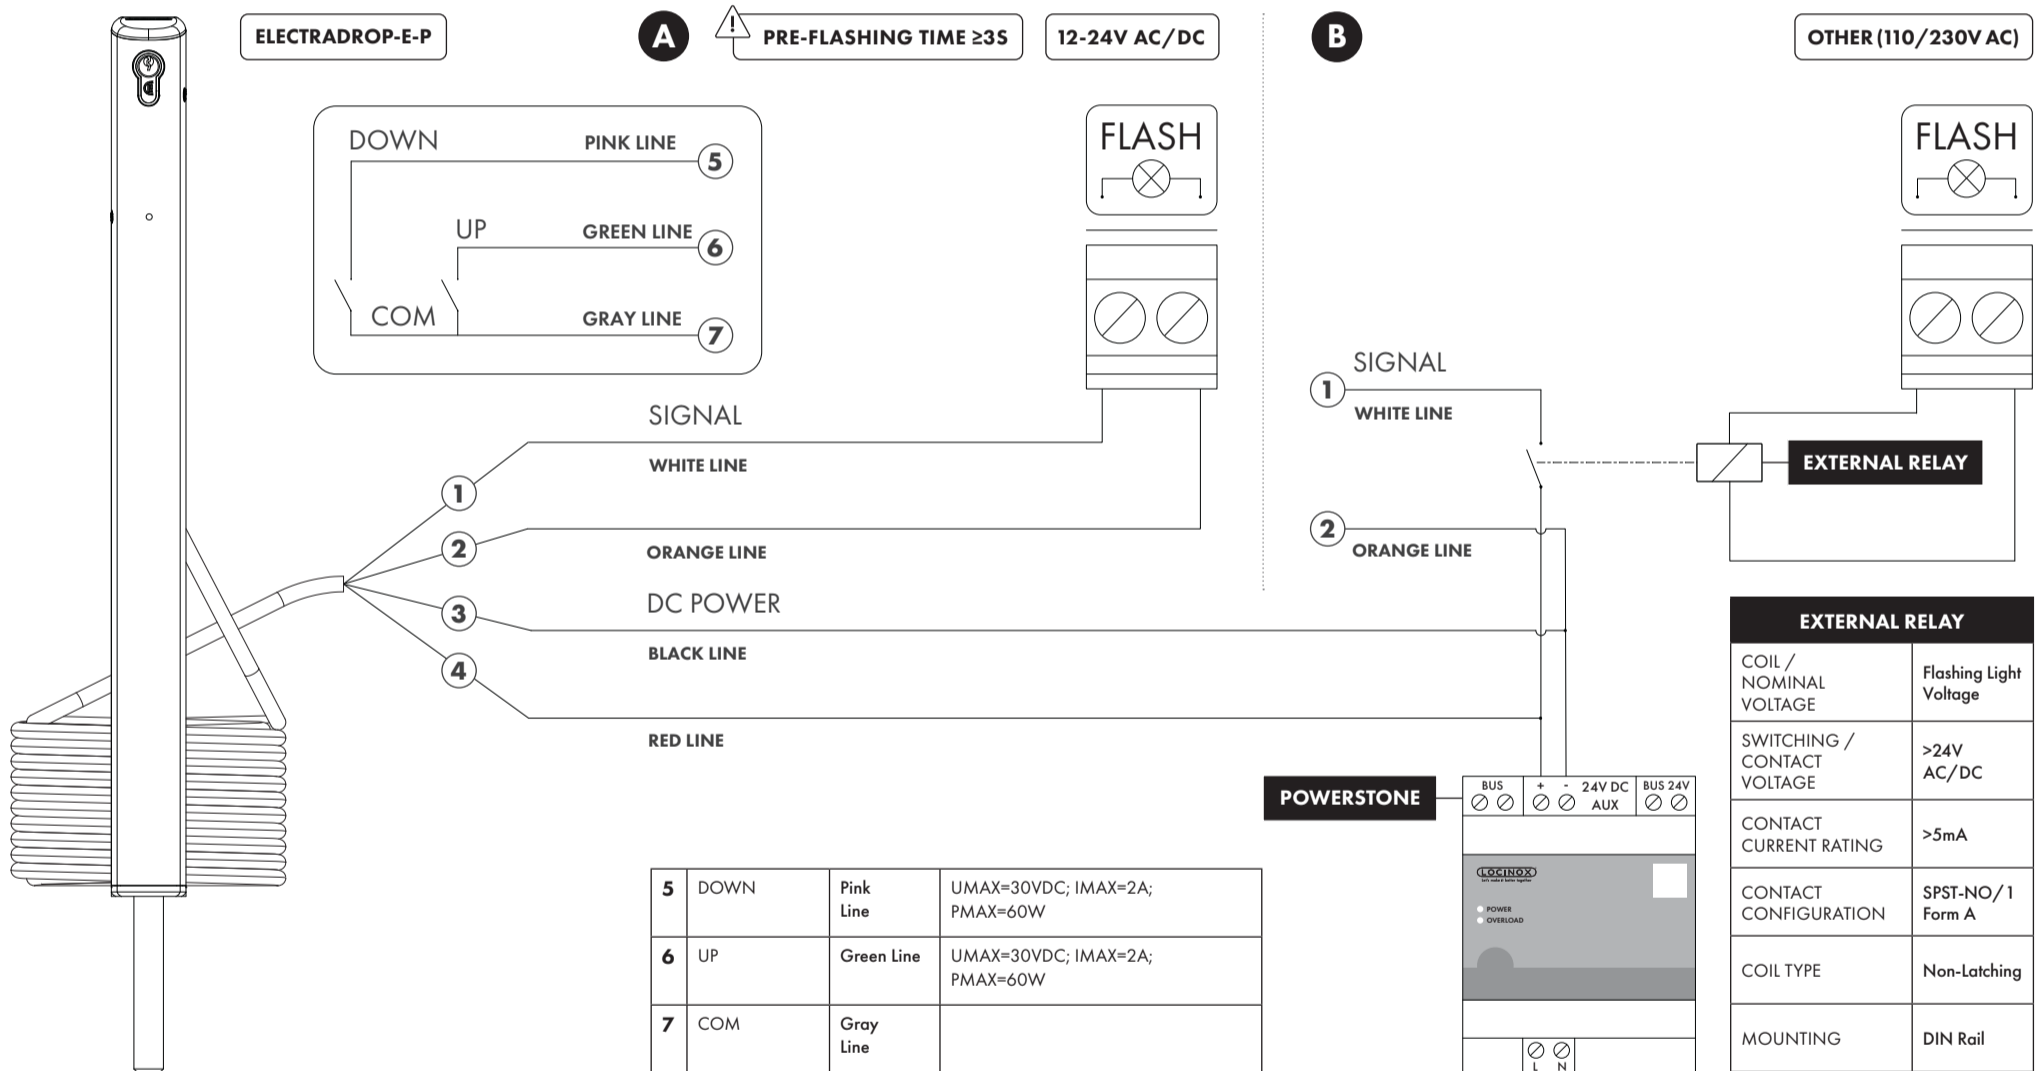

ELECTRADROP-E-P

5 m (7x 0,5 mm²)
16' 4" (7x 24 ga)

QUICK-FIX

OPEN

CLOSED

≥40 mm
≥1-9/16"

1

2

POSITION OUTPUT

ELECTRADROP-E CONTINUOUS SIGNAL

ELECTRADROP-E PULSE SIGNAL

FREQUENCY=0.25-5HZ
(PULS WIDTH >100mS)