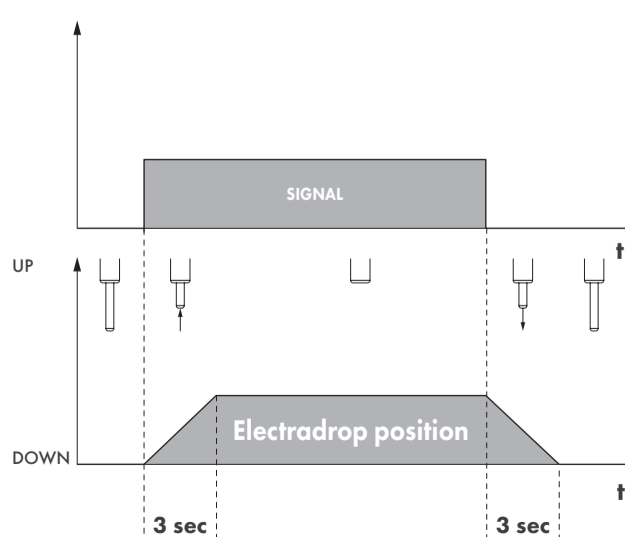

POSITION OUTPUT

ELECTRADROP-E CONTINUOUS SIGNAL

ELECTRADROP-E PULSE SIGNAL

FREQUENCY=0.25-5HZ
(PULS WIDTH >100mS)