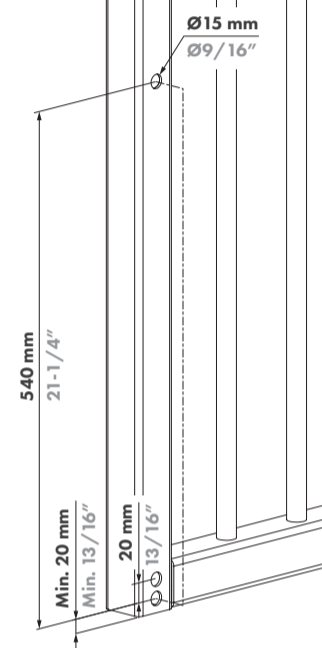

help@locinox.com

www.locinox.com/
electradrop-e

www.locinoxusa.com

877-LOCINOX

helpusa@locinox.com

www.locinoxusa.com/
electradrop-e

ELECTRADROP-E

5 m (4x 0,5 mm²)
16' 4" (4x 24 ga)

ELECTRADROP-E-P

5 m (7x 0,5 mm²)
16' 4" (7x 24 ga)

QUICK-FIX

OPEN

CLOSED

≥40 mm
≥1-9/16"

1

2