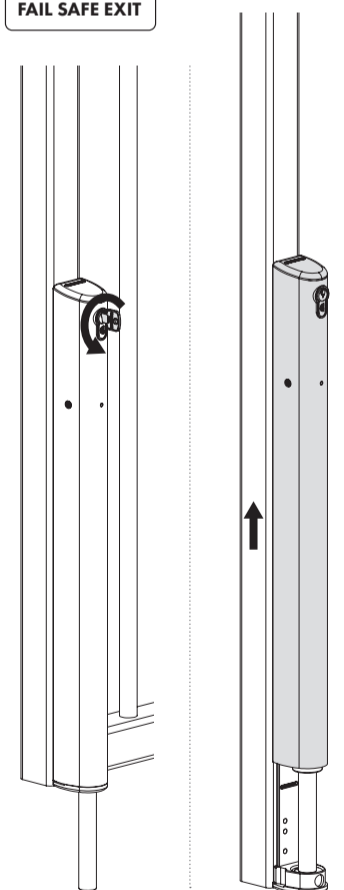

help@locinox.com

www.locinox.com/
electradrop-e

www.locinoxusa.com

877-LOCINOX

helpusa@locinox.com

www.locinoxusa.com/
electradrop-e

ELECTRADROP-E

5 m (4x 0,5 mm²)
16' 4" (4x 24 ga)

ELECTRADROP-E-P

5 m (7x 0,5 mm²)
16' 4" (7x 24 ga)

QUICK-FIX

OPEN

CLOSED

≥40 mm
≥1-9/16"

1

2

HEX
2.5mm

FAIL SAFE EXIT

pictures@locinox.com

SUCCESSFUL
INSTALLATION?
Please send us your
pictures & videos

SUCCESSVOLLE
INSTALLATIE?
Stuur gerust uw foto's
& video's door

INSTALLATION
RÉUSSIE?
Veuillez nous envoyer
vos photos & vidéos