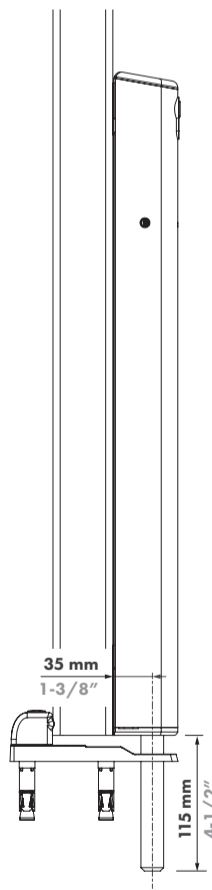

help@locinox.com

www.locinox.com/
electradrop-e

www.locinoxusa.com

877-LOCINOX

helpusa@locinox.com

www.locinoxusa.com/
electradrop-e

ELECTRADROP-E

5 m (4x 0,5 mm²)
16' 4" (4x 24 ga)

ELECTRADROP-E-P

5 m (7x 0,5 mm²)
16' 4" (7x 24 ga)

QUICK-FIX

OPEN

CLOSED

≥40 mm
≥1-9/16"

1

2

HEX
2.5mm

FAIL SAFE EXIT

pictures@locinox.com

SUCCESSFUL
INSTALLATION?
Please send us your
pictures & videos

SUCCESSVOLLE
INSTALLATIE?
Stuur gerust uw foto's
& video's door

INSTALLATION
RÉUSSIE?
Veuillez nous envoyer
vos photos & vidéos