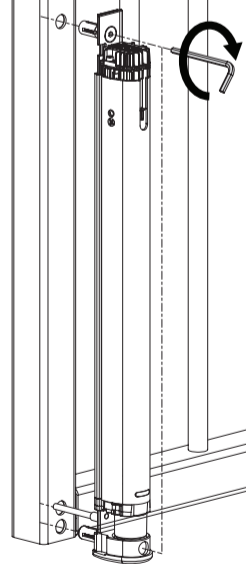

ELECTRADROP-E-P

5 m (7x 0,5 mm²)
16' 4" (7x 24 ga)

QUICK-FIX

OPEN

CLOSED

≥40 mm
≥1-9/16"

1

2

HEX
2.5mm

FAIL SAFE EXIT

pictures@locinox.com

SUCCESSFUL
INSTALLATION?
Please send us your
pictures & videos

SUCCESSVOLLE
INSTALLATIE?
Stuur gerust uw foto's
& video's door

INSTALLATION
RÉUSSIE?
Veuillez nous envoyer
vos photos & vidéos