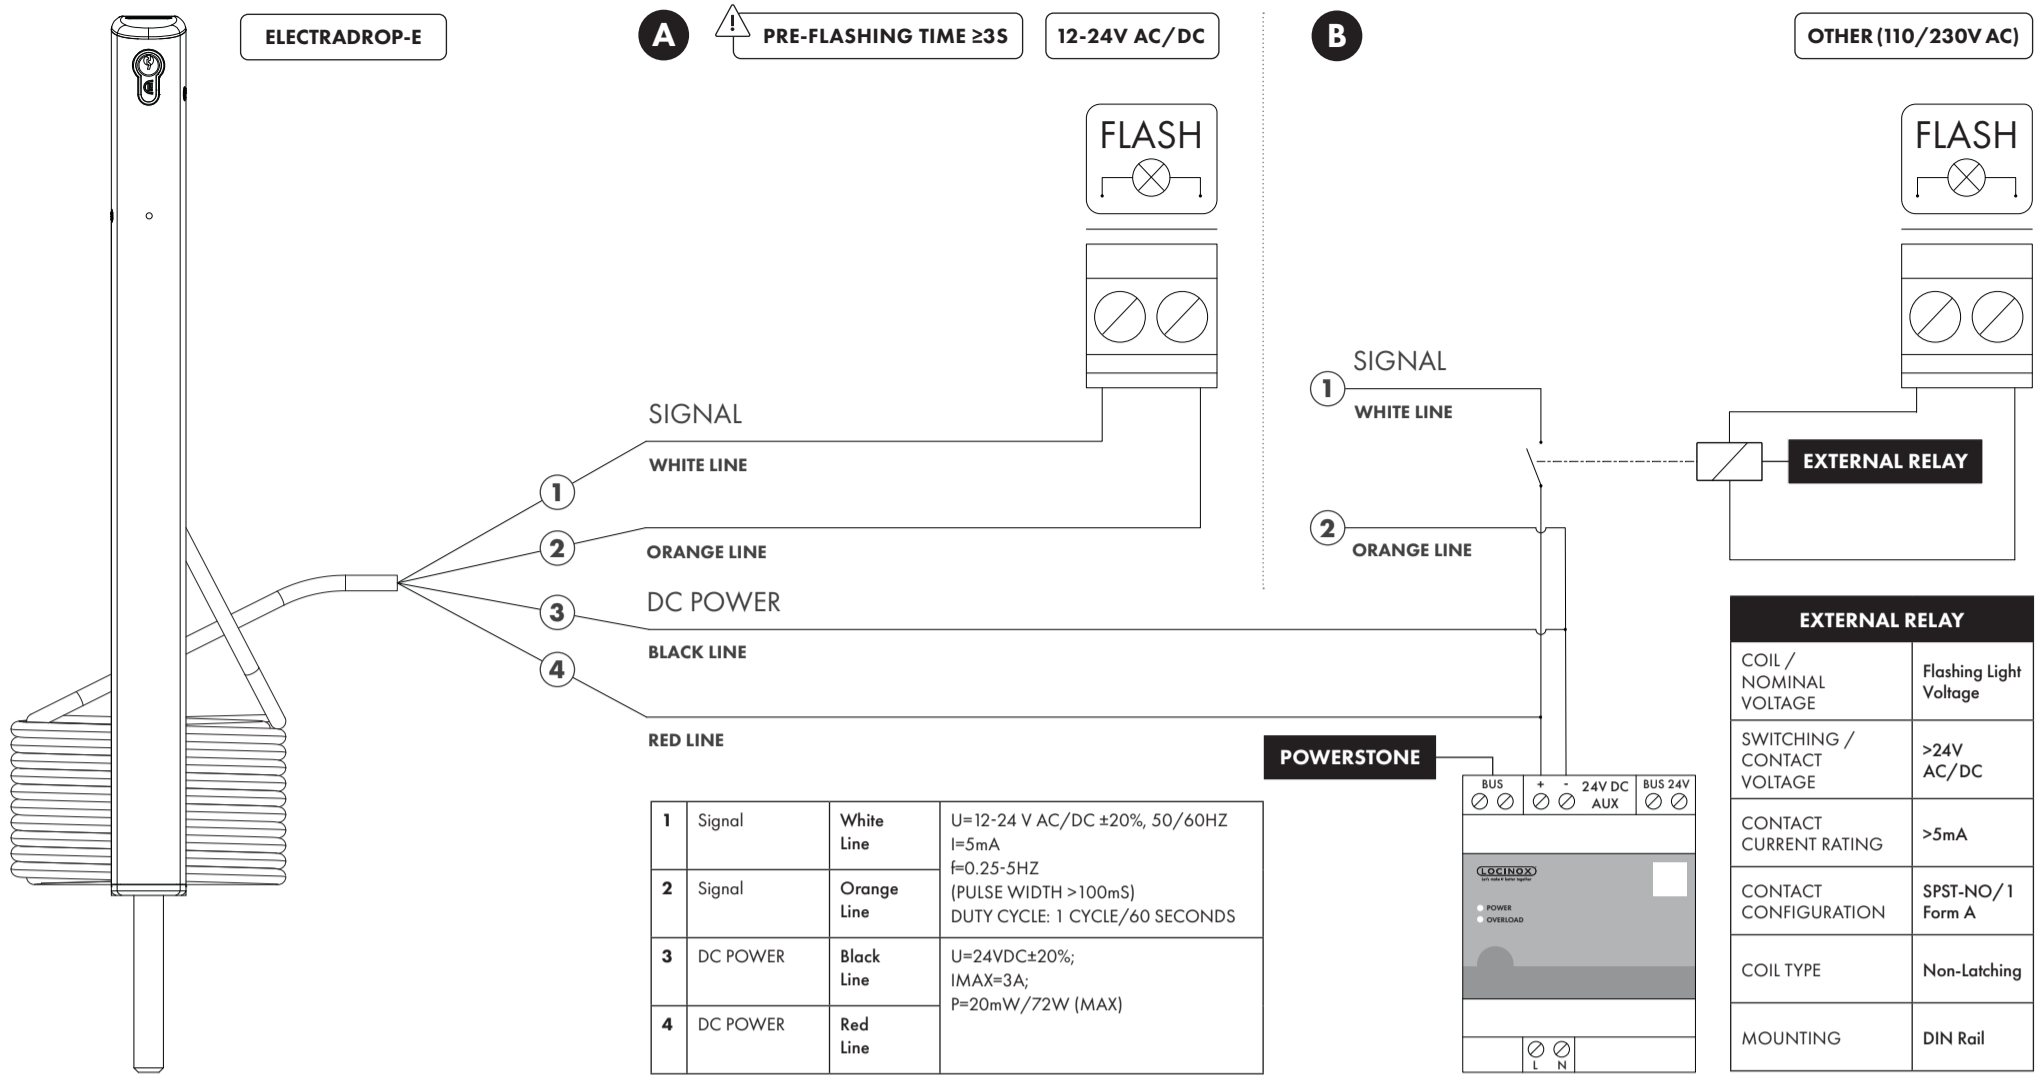

ELECTRADROP-E-P

5 m (7x 0,5 mm²)
16' 4" (7x 24 ga)

QUICK-FIX

OPEN

CLOSED

≥40 mm
≥1-9/16"

1

2

POSITION OUTPUT

ELECTRADROP-E CONTINUOUS SIGNAL

ELECTRADROP-E PULSE SIGNAL

FREQUENCY=0.25-5HZ
(PULS WIDTH >100mS)