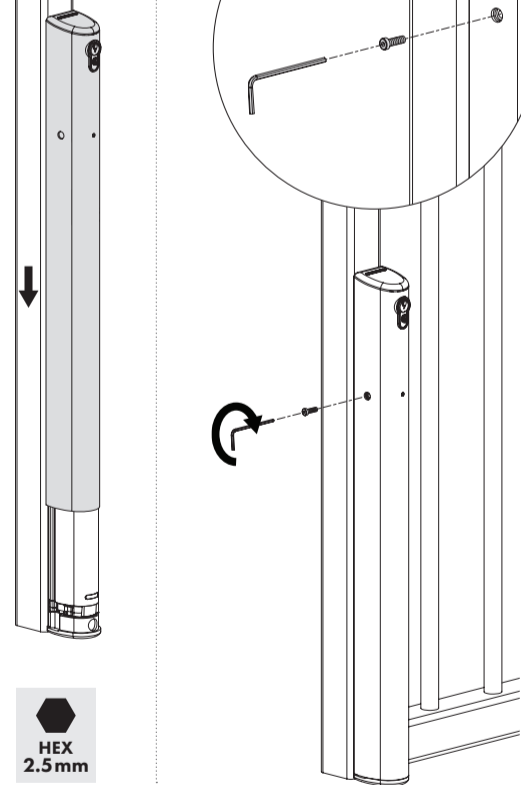

ELECTRADROP-E-P

5 m (7x 0,5 mm²)
16' 4" (7x 24 ga)

QUICK-FIX

OPEN

CLOSED

≥40 mm
≥1-9/16"

1

2