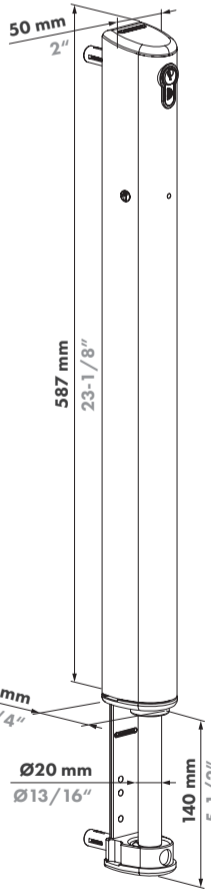

help@locinox.com

www.locinox.com/
electradrop-e

www.locinoxusa.com

877-LOCINOX

helpusa@locinox.com

www.locinoxusa.com/
electradrop-e

ELECTRADROP-E

5 m (4x 0,5 mm²)
16' 4" (4x 24 ga)

ELECTRADROP-E-P

5 m (7x 0,5 mm²)
16' 4" (7x 24 ga)

QUICK-FIX

OPEN

CLOSED

≥40 mm
≥1-9/16"

1

2

HEX
2.5mm

FAIL SAFE EXIT

pictures@locinox.com

SUCCESSFUL
INSTALLATION?
Please send us your
pictures & videos

SUCCESSVOLLE
INSTALLATIE?
Stuur gerust uw foto's
& video's door

INSTALLATION
RÉUSSIE?
Veuillez nous envoyer
vos photos & vidéos