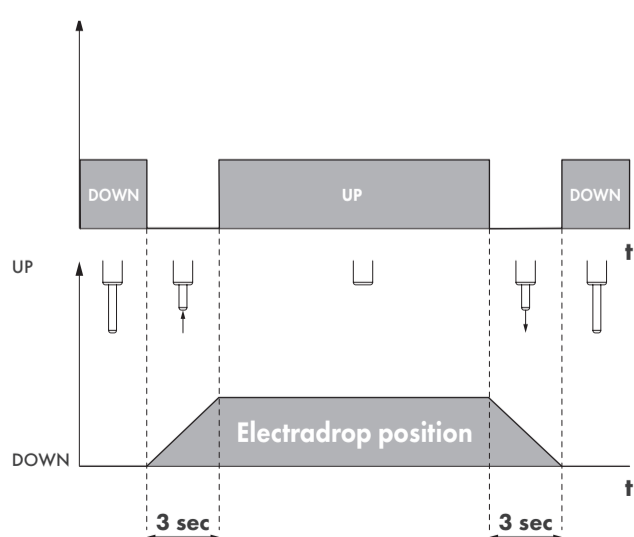

POSITION OUTPUT

ELECTRADROP-E CONTINUOUS SIGNAL

ELECTRADROP-E PULSE SIGNAL

FREQUENCY=0.25-5HZ
(PULS WIDTH >100mS)