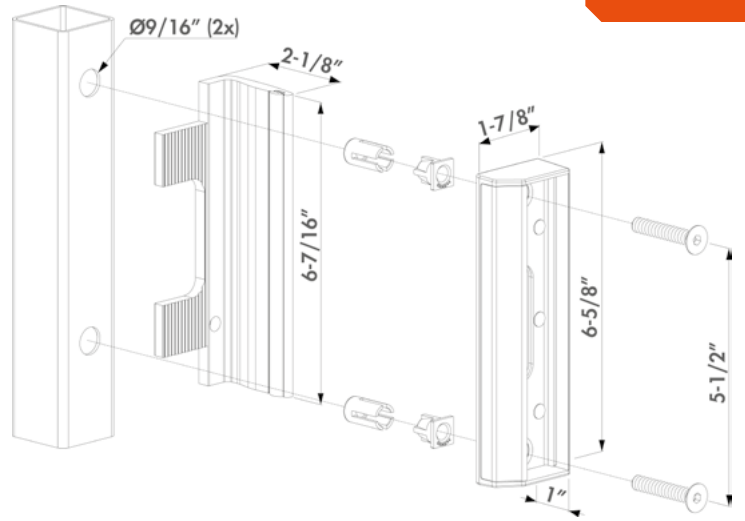

SCAN FOR
MORE INFO

SAKLOQ

LOCINOX[®]

Let's make it better together

Adjustable keep
out of stainless steel

500 K CYCLES

STAINLESS MATERIAL

PREMIUM QUALITY

Find out more: locinoxusa.com | help@locinoxusa.com

SCAN FOR
MORE INFO

LOCINOX[®]

SAKLQF

Adjustable keep out of stainless steel

Stainless steel keep with polyamide finish. Used as a standard for all your gates (garden, ornamental, industrial,...) The unique Quick-Fix ensures a fast and strong installation. The adjustable, aluminum stop plate with rubber accepts different gate profiles (1-1/2" to 2-1/2"). Redesigned to make the latch bolt fall into the keep easier.

Specifications

- Stainless steel keep with polyamide finishing
- Stop plate in extruded aluminum with rubber strip
- Easy left or right hand changing
- Innovative Quick-Fix mounting
- Adjustable for profiles: 1-1/2" to 2-1/2"
- For rectangular and round profiles